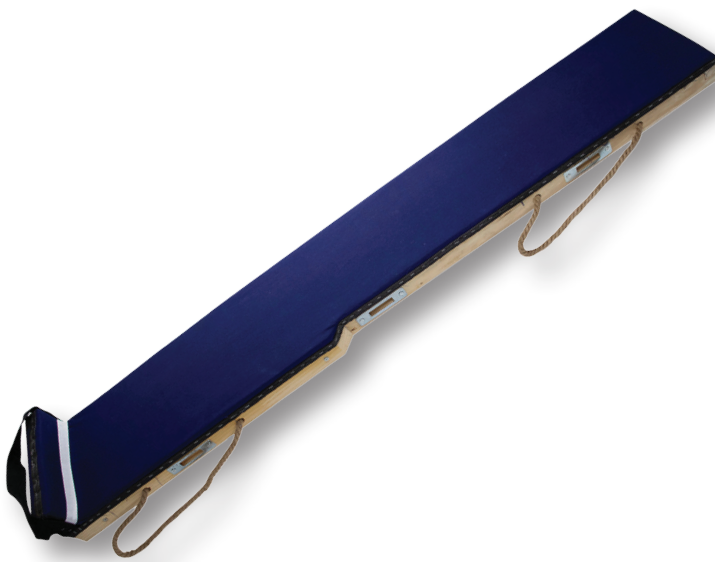

# Piano Skid Board, 6ft

Professional-grade skid is compatible with E-Track rail systems

MT10000 | UPC: 086844100007

Trusted by moving professionals for decades, Monster Trucks supplies a wide variety of rugged and durable moving supplies.

Use this Piano Skid Board to easily slide all types of pianos and then secure it to an E-Track system in your van or truck.

Make your next move easier with Monster Trucks—Your Moving Supplies Authority.

- *Designed to move pianos of all sizes; special lip at the bottom keeps piano in place while in transport*
- *Strong & sturdy construction with canvas-covered padding on top to protect piano finish*
- *Hardwood frame for excellent support & long life*
- *2 rope handles on each rail side make pulling easier & add maneuverability when loaded plus 3 E-track slots on each rail side for use with E-Track cambuckle straps (sold separately)*
- *Compatible with E-Track rail systems found in box truck, van interiors & other locations to easily & safely secure loads while in transit*